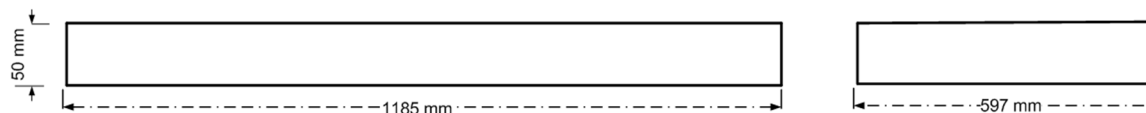

Dimensional Drawing

ELMASCO INDUSTRIES S.A.

Head Office : 44 K. Palama, 14343 N. Chalkidona, Athens, Greece

Production Plant : Ag. Adrianos, 21100 Nafplio, Greece

Email: elmasco@elmasco.eu

Tel : +30 210 2583100

Fax: +30 210 2583107